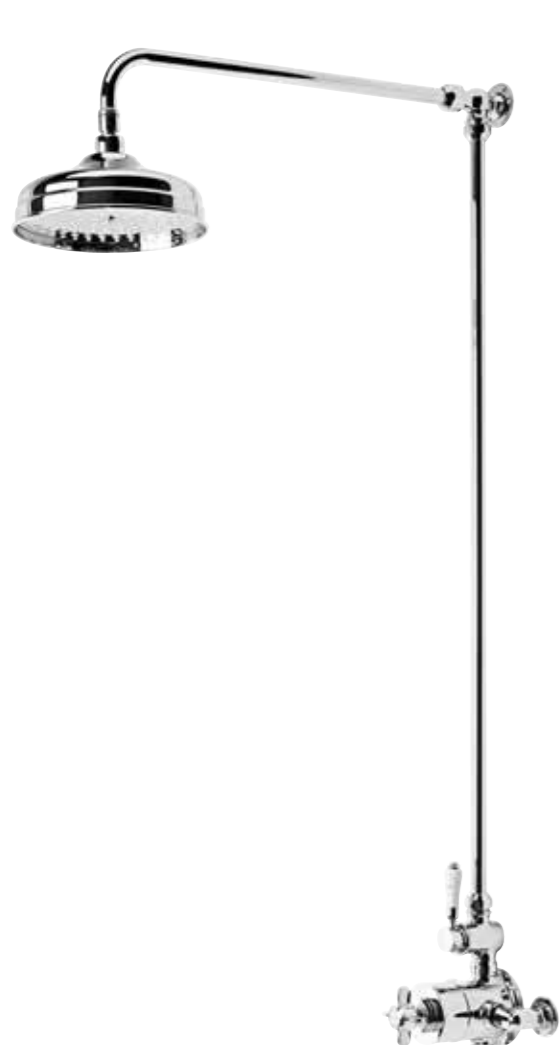

Varsity Thermostatic Exposed Single Function Shower Valve with Shower Head

- Min recommended pressure 0.3bar
- Fixed shower head
- Adjustable height riser rail
- Adjustable shower arm
- Automatic shut down if cold water pressure should suddenly fail
- Anti-scald thermostatic control for safe showering
- Built-in limescale resistance
- High quality brass components
- Complete shower kit ready to install

SVA1813 £740.00