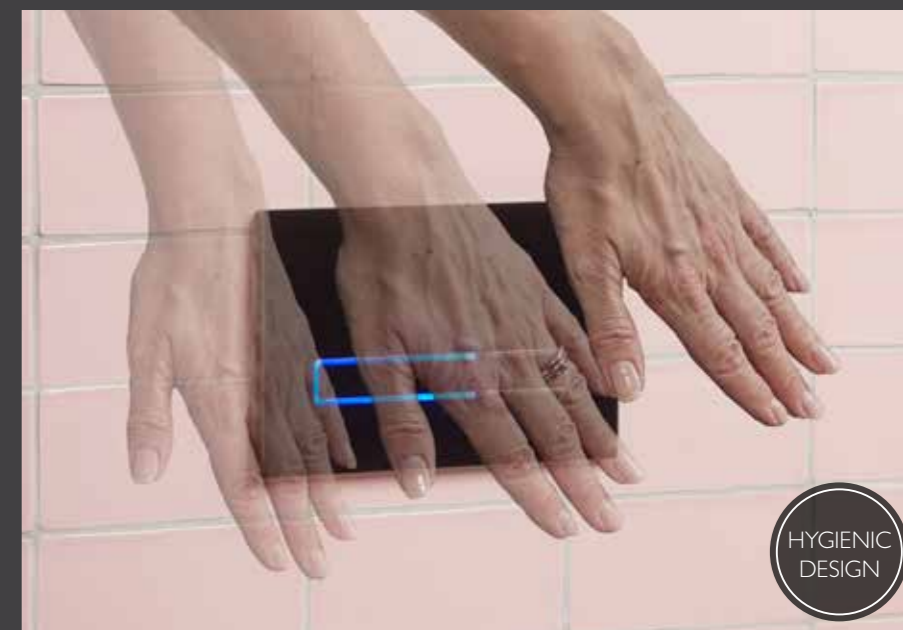

FLUSHING OPTIONS COMPATIBILITY CHART

Product	Code	Square TR9010/TR9011 TR9020/TR9019	Circles TR9012/TR9013 /TR9021	Traditional TR9017	Ellipse TR9004	Square button TR9003 Round Button TR9022	Oval button TR9023	Contactless Sensor TR9014	Sensor TR9016 TR2025
1.17m wall hung WC frame	TR9006	•	•	•	•	•*	•*	•*	•
1.0m wall hung WC frame	TR9015	•	•	•	•	•*	•*	•*	•
0.82m wall hung WC frame	TR9005	•	•	•	•	•*	•*	•*	•
In-wall cistern	TR9009	•	•	•	•	•*	•*	•*	•
Comfort height cistern ^Δ	TR9008	•+	•+	•+	•+	•	•+	•	•+
Vortex cistern ^Δ	VOR790	•	•	•	•	•	•	•	•+
Apex cistern ^Δ	TR9002	•	•	•	•	•	•	•	•+

^Δ Round button supplied with cistern as standard *Compatible, so long as provision made for maintenance access
⁺ Compatible when used in standard depth furniture only

SENSOR FLUSH PLATE

CONTACTLESS DUAL FLUSH SENSOR PLATE

Place your hand in front of the black glass-fronted flush plate to activate either a reduced or full flush. Recommended for in-wall installations.

FEATURES INCLUDE:

- Contactless flushing
- Powered by 4x AA batteries (easy to change, no tools required)
- Low battery power alarm (battery life in excess of 1 year)*
- Dual flush
- Manual override flush
- Illuminates on operation
- Use on wall hung frames & In-wall cisterns (not compatible with slim depth furniture)

Contactless Dual Flush Sensor Plate

Black
210(w) x 137(h)mm
Flush Plate - TR9025   **£147.00**

TAKE A LOOK...
See how the sensor flush plates operate

TOUCH OPERATED DUAL FLUSH SENSOR PLATE

The lightest touch of the black glass-fronted flush plate is all that is required to initiate the flush, and the plate lights up to indicate activation. Recommended for furniture or lower height installations.

FEATURES INCLUDE:

- Touch operated
- Powered by 4x AA batteries (easy to change, no tools required)
- Low battery power alarm (battery life in excess of 1 year)*
- Dual flush
- Manual override flush
- Illuminates on operation
- Use on wall hung frames & In-wall cisterns (not compatible with slim depth furniture)