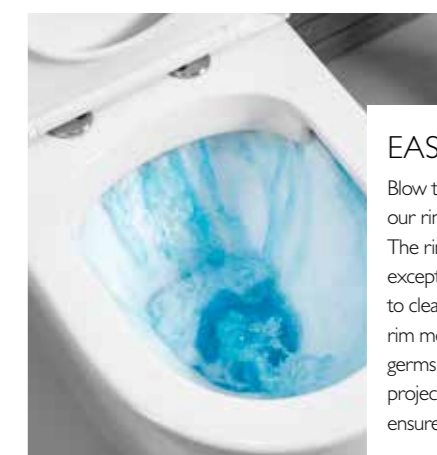

EASI-CLEAN

Blow the lid on germs with our rimless WC technology. The rimless design makes it exceptionally hygienic and easy to clean, a simple wipe of the rim means there is nowhere germs can hide. Water is projected around the bowl to ensure it is completely clean.