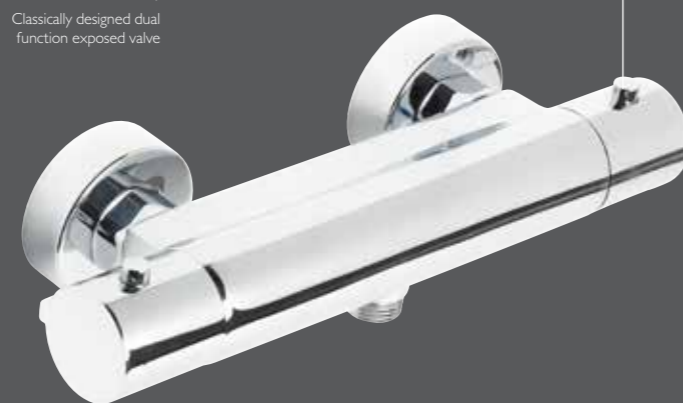

Classically designed dual function exposed valve

Push button valve can be installed horizontally or vertically

Contemporary dual function bar valve