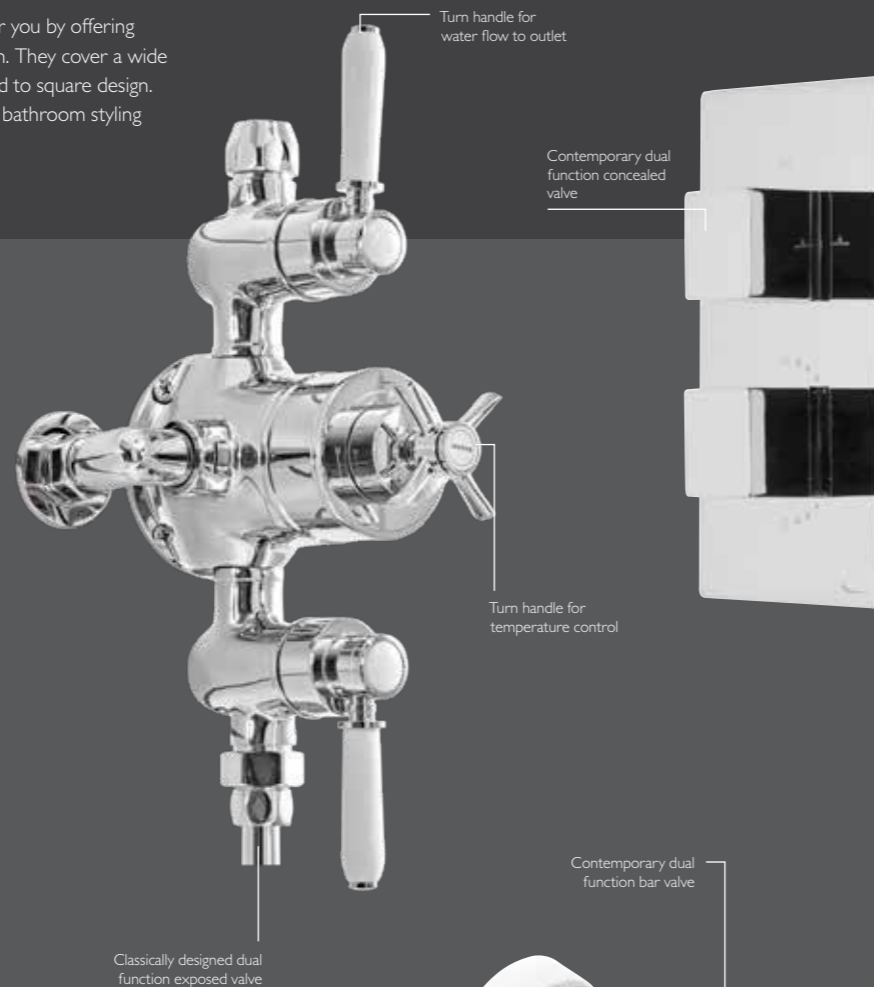

EXPOSED VALVES

An exposed shower valve offers a simple installation solution as the valve showcases all working parts. Perfect for a traditional period style bathroom, making it just the right finishing touch.

BAR VALVES

Our contemporary bar valves are easy to install, with all of the components mounted on the wall. Some of our bar valve shower system options are also available with a useful integrated shelf, a handy spot for your shower gel and shampoo. Look out for the 'Cool Touch' options, designed to stay cool to the touch during use.

PUSH BUTTON VALVE

Our ergonomic valve design provides instant on/off activation for a seamless showering experience. This innovative design allows you to easily control water flow and three luxurious spray settings, all at the touch of a button with a central temperature dial for convenience. All of our push button shower valves are easy to install and can be completely removed to be serviced, without damage to the wall or the need to re-tile.