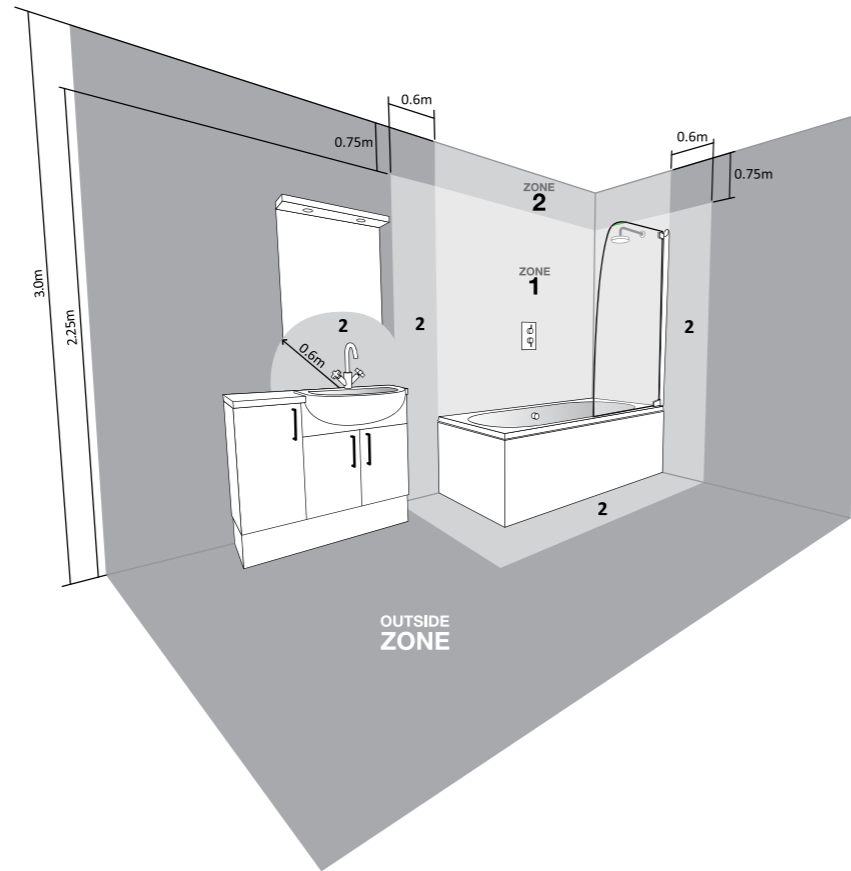

SAFETY IN THE BATHROOM

Mirrors Technical Information

Tavistock illuminated mirrors have been designed and tested for compliance to electrical equipment (safety) regulations.

All electrical connections should be made according to the latest national wiring regulations. Illuminated mirrors are suitable for installation in the bathroom within outside zones unless stated. Mirrors which are IP44 water resistance rated are suitable for use in zones 2 and outside zones in the bathroom. Illuminated mirrors are not suitable for installation in saunas, steam rooms, shower cubicles or above a bath tub. Products are only suitable for permanent installation. Installation by a suitably qualified electrician is required.

Cabinets - Electrics

Our illuminated cabinets have been designed and independently tested for compliance to electrical equipment (safety) regulations. They are only suitable for use outside zones 1 & 2 according to the latest IEE regulations. All cabinets are class I insulated and require an earth connection.

Infrared Sensor

All mirrors or cabinets featuring infrared technology must ensure that the sensor is mounted a minimum of 150mm from an adjacent wall or obstruction to ensure correct function.

ZONE 1

Electrical fittings in this zone require separated extra low voltage and a minimum rating of IP44 (splash proof).

ZONE 2

Electrical fittings in this zone require a minimum rating of IP44 (splash-proof).