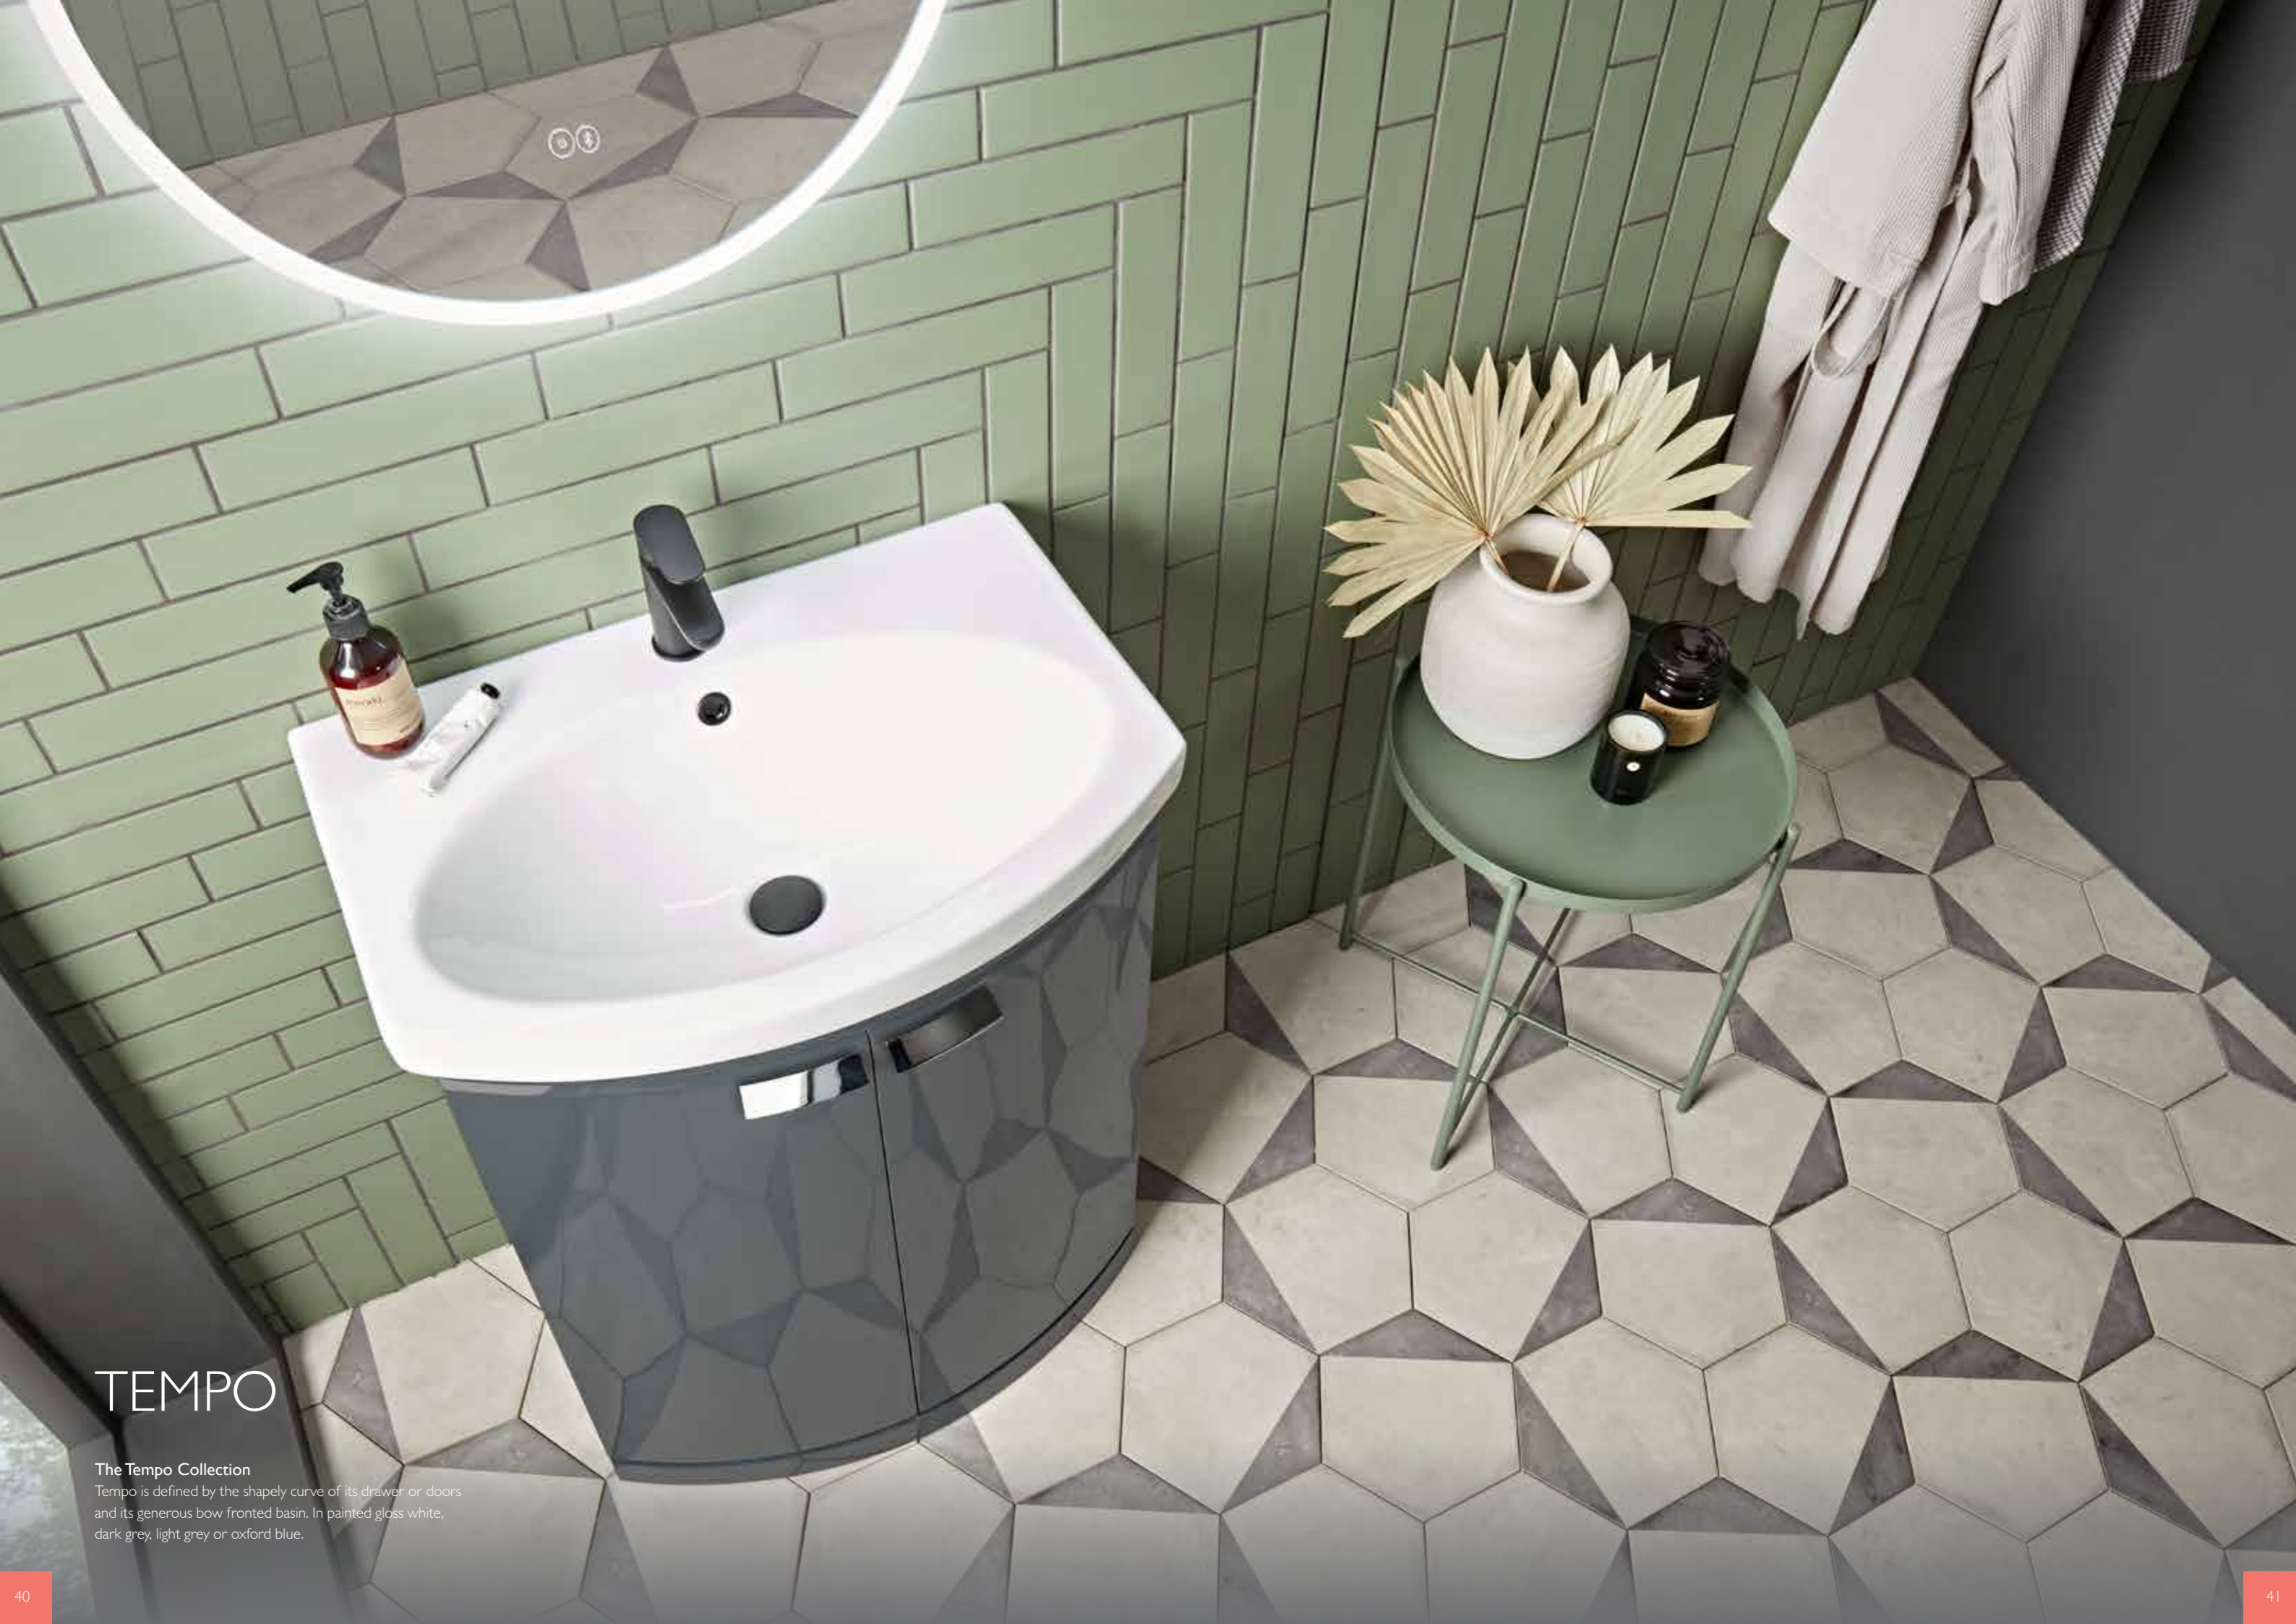

TEMPO

The Tempo Collection

Tempo is defined by the shapely curve of its drawer or doors and its generous bow fronted basin. In painted gloss white, dark grey, light grey or oxford blue.