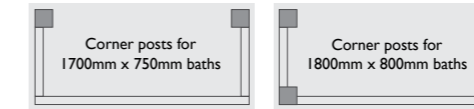

Manufactured from MDF & solid timber; hand painted finish, supplied in 1700mm & 700mm(l) corner post available, plinth enables height adjustment between 450 - 590mm.

Lansdown Bath Panels

Linen White	
1700mm - LANP1.LW	£184.50
700mm - LANP2.LW	£102.00
Corner Post - LANCPLW	£57.30
Pebble Grey	
1700mm - LANP1.PG	£184.50
700mm - LANP2.PG	£102.00
Corner Post - LANCPPG	£57.30
Matt Dark Grey	
1700mm - LANP1.DGM	£184.50
700mm - LANP2.DGM	£102.00
Corner Post - LANCPDGM	£57.30
Mineral Blue	
1700mm - LANP1.MB	£184.50
700mm - LANP2.MB	£102.00
Corner Post - LANCPMB	£57.30