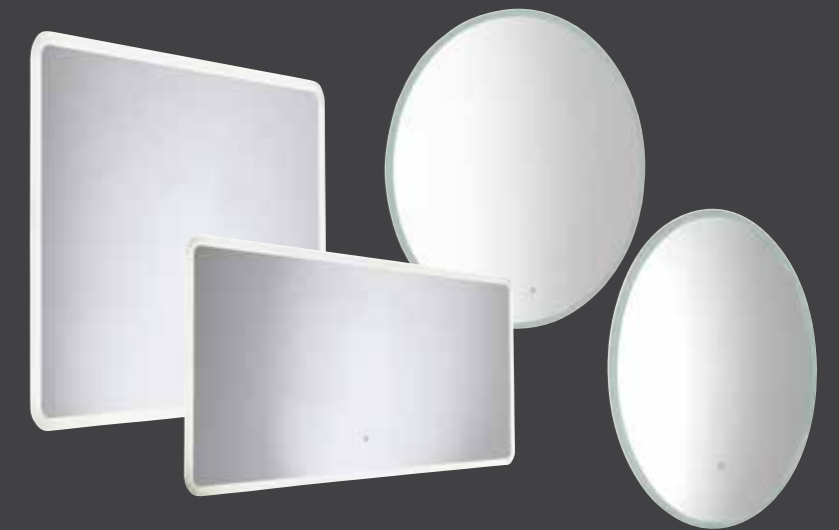

SOMETHING TO SUIT ALL BATHROOMS

We always think about how you may need to use our products, given both space constraints in bathrooms and design choices. We have a wide selection of mirrors in different shapes and sizes so there is bound to be something just right for your bathroom, no matter how big or small.