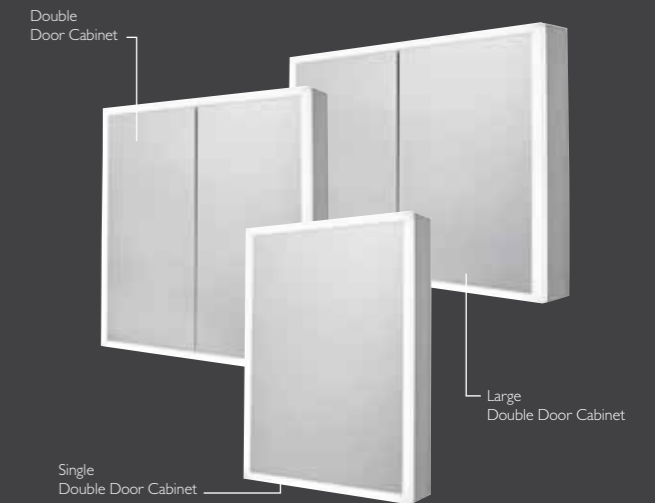

SOMETHING TO SUIT ALL BATHROOMS

At Tavistock we are mindful that bathrooms come in all shapes and sizes. That's why we have ensured our cabinets offer a selection of sizes to suit any bathroom, no matter how big or small.