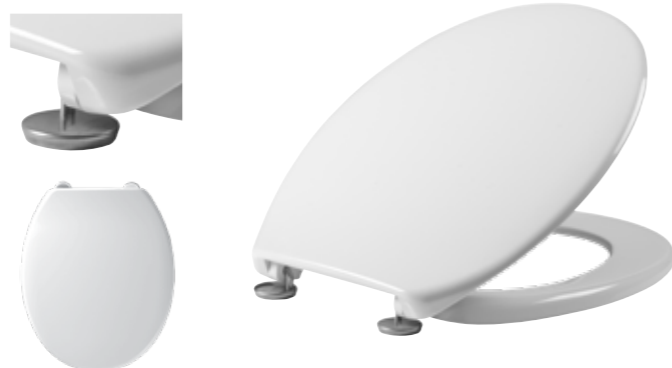

Verve Thermoset Seat with Swivel Hinges

372(w) x 458(d)mm

White - 9001WS

£28.10

Aspire WC Seat

- Highly durable thermoset material
- Adjustable stainless steel hinges
- Designed to fit most standard shape toilet pans
- Weight 2.4kg
- 5 year guarantee