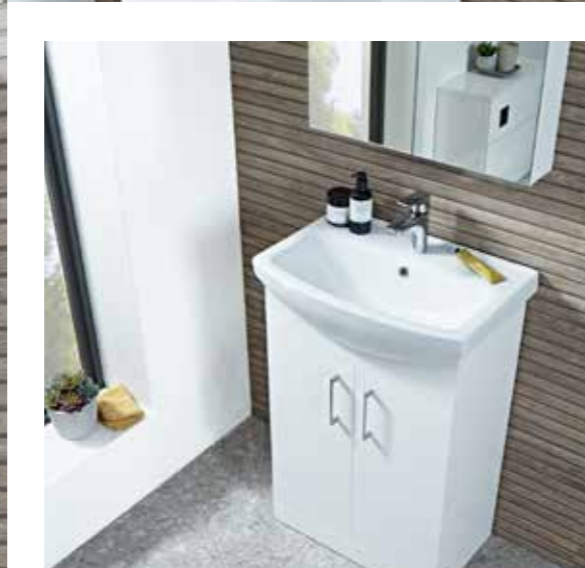

Coordinate your Observe cabinet with any of the gloss white bathroom furniture

OBSERVE

1. At just 115mm in depth, the slim profile of the Observe cabinet will help save on space in your bathroom
   - Matching internal fixed shelf (white), provides ample storage for all your bathroom products
   - Soft close hinges allow for smooth, quiet closure of the door
   - Observe cabinet coordinates perfectly with a host of Tavistock furniture ranges, including Opal (shown above)
2. See pages 68-69 for the Opal collection

Observe Double Door Cabinet
Gloss White
600(w) x 650(h) x 115(d)mm

OB60W £199.00