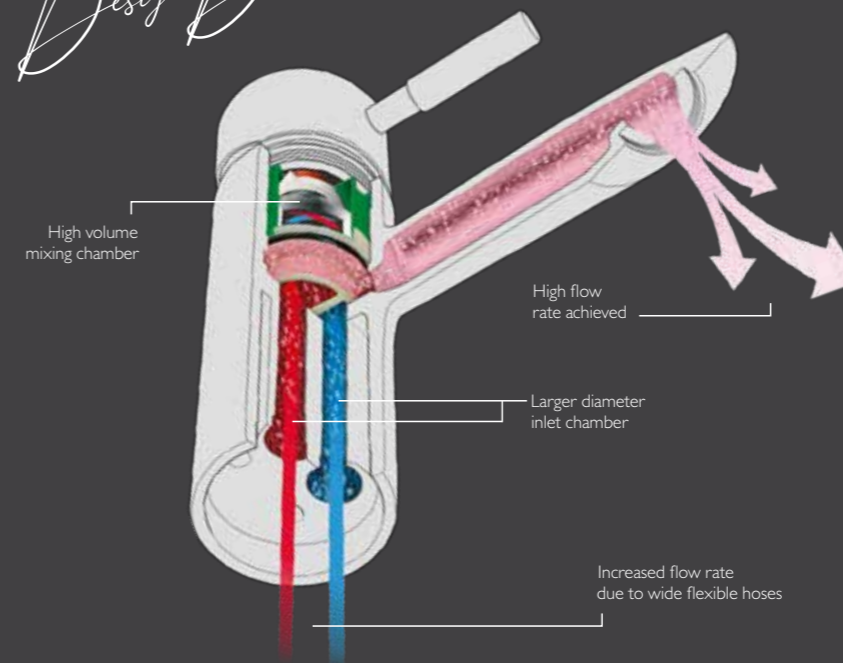

Design Detail