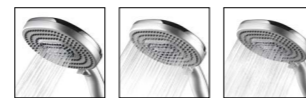

Chrome
OPN4005
£111.78 RRP inc VAT

130mm 3 spray shower head

Chrome/Satin chrome
OPN4006
£111.78 RRP inc VAT

130mm oval 3 spray shower head

Chrome/Satin chrome
OPN4007
£111.78 RRP inc VAT

Slim metal hand shower