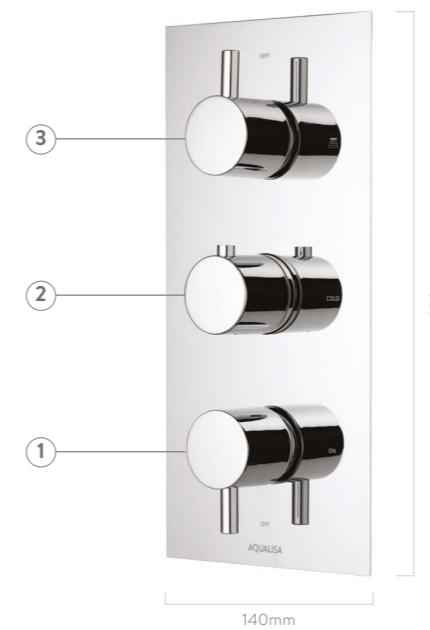

Rise™ DCV 3 way mixer valve

HP/Combi RSDCV003
£690.35 RRP inc VAT

Controls shown with 25mm brass levers