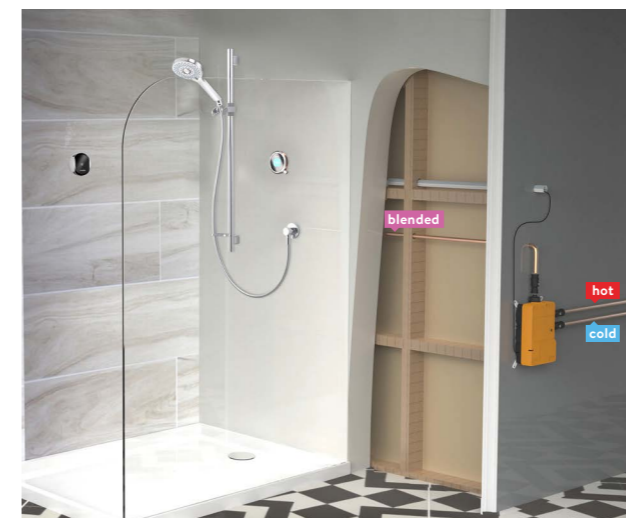

The ingenious smart diverter has the ability to enable either outlet to work separately, or simultaneously if required on certain products. It can even select your preferred outlet to operate first, every time – ideal when switching your shower on using your remote from outside of your shower area.

Smart Dual Outlet Shower
Q™ EDITION Dual Outlet with Option Kit OPN5009 and Remote Control (wireless)

Smart Shower
Q™ EDITION with modular accessories, including options handset and rail system

Bath Dual Outlet
Q™ EDITION Bath Dual Outlet with overflow filler, options handset and rail system