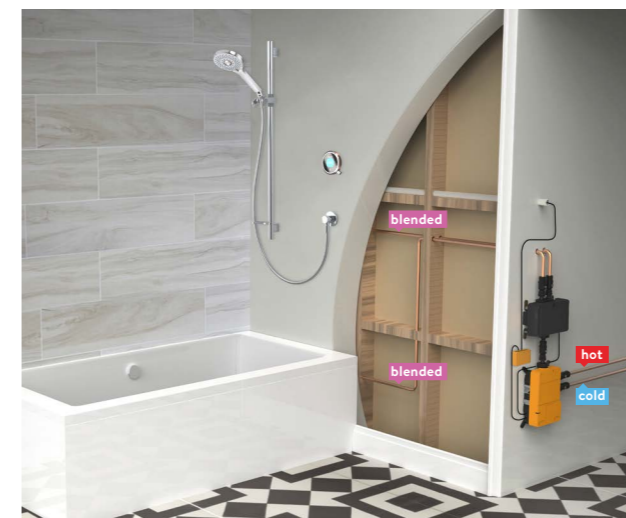

The Premier Collection suits any home

Before planning your ideal Aqualisa bathroom, it's important to understand how your choice of shower or bath will work with your water system. The following diagrams are just a few examples of different configurations, which will give you a good idea of how the set-up will fit around your bathroom.

Smart Dual Outlet Shower
Q™ EDITION Dual Outlet with Option Kit OPN5009 and Remote Control (wireless)

Smart Shower
Q™ EDITION with modular accessories, including options handset and rail system

Bath Dual Outlet
Q™ EDITION Bath Dual Outlet with overflow filler, options handset and rail system