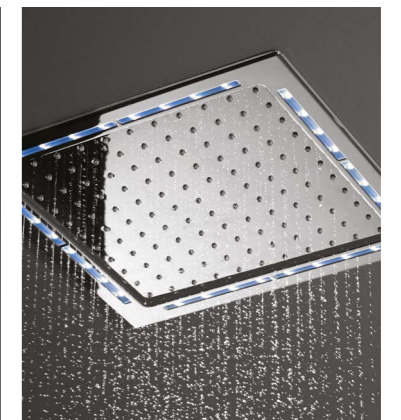

Infinia™ control with Tondo white dials.