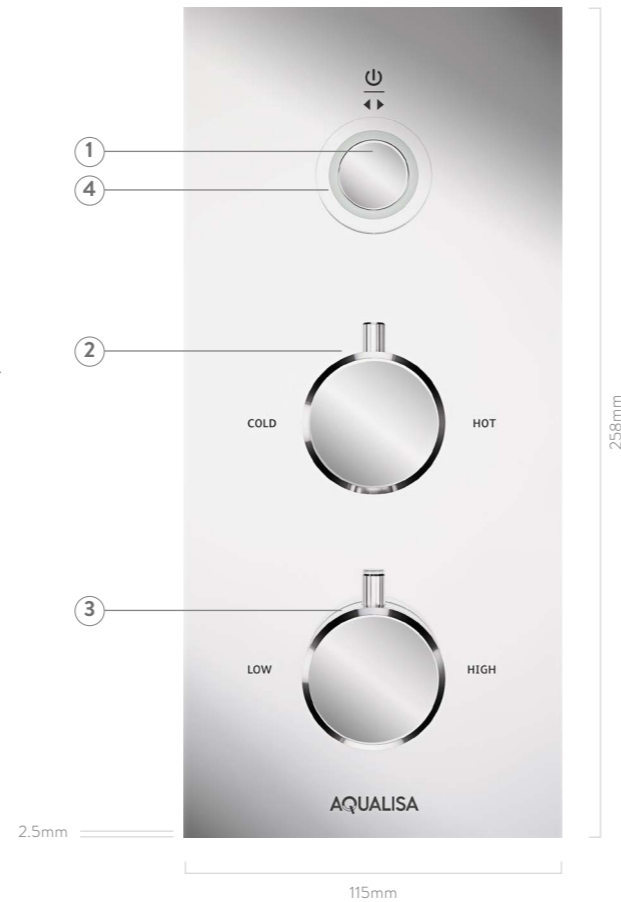

Infinia™ Shower and Infinia™ Dual Outlet Shower

Aqualisa Infinia™ delivers all the trusted benefits of a thermostatic valve, with the increased efficiency and sleek design of intelligent, smart showering. You can tailor the look of the control to suit your bathroom style with a choice of three designer dial shapes and finishes.

1. **1 Start/Stop button (Infinia™ Shower)** – Press button to start.
   Water will dispense at the flow and temperature set by the controls.
2. **2 Temperature control**
3. **3 Flow control**
4. **4 LED Display** – The LED light will change colour accordingly, spinning clockwise or anti-clockwise to denote increases or decreases in temperature (red or blue), flow (white) or a change of outlet (purple).

Infinia™ Shower	Infinia™ Dual Outlet Shower
HP/Combi INFO1HP £1,180.00 RRP inc VAT	HP/Combi INFO2HP £1,295.00 RRP inc VAT
Gravity Pumped INFO1GP £1,300.00 RRP inc VAT	Gravity Pumped INFO2GP £1,415.00 RRP inc VAT

Infinia™ shower/bath Dual Outlet controller

Infinia™ Remote Control

1. **1 Start/Stop** – Press button to start or stop.
   Divert button (Dual Outlet systems only) – Push and hold and the flow will Divert to the alternative outlet.
2. **2 LED Display**
   Start/Stop
   Flashes white until selected flow and temperature have been reached then light remains solid.
   Divert
   LED will 'blink' once to confirm Divert.

All options come with a remote control included in price.