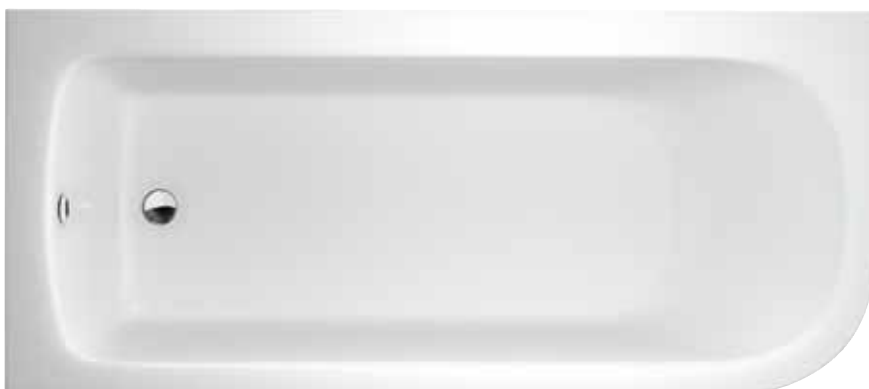

Compatible wastes CW8, HOX.013CP, HOX.013MB, HOX.013BB, HOX.0351CP, HOX.0351MB, HOX.0351BB
Compatible shower screens BS1, BS2, BS4
Compatible bath grips R37
Overflow pre-drilled
Acrylic panels are fully reinforced with GRP
Tap hole option 0, 1, 2 (supplied un-drilled)