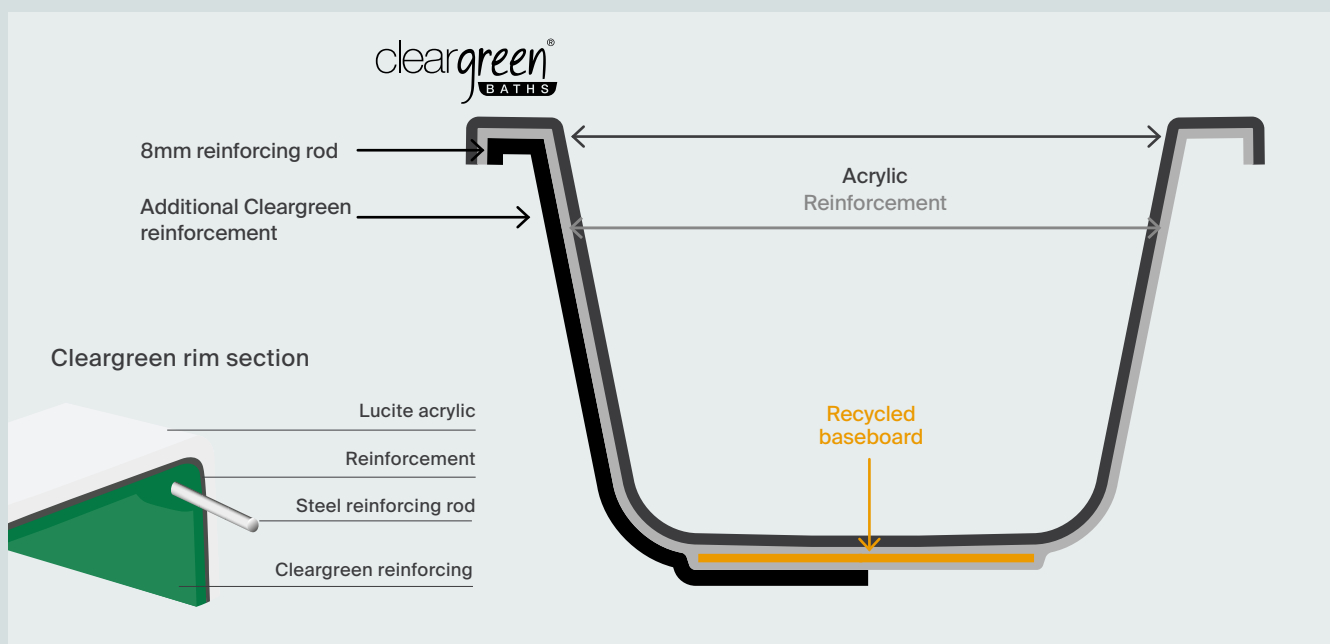

Quality

All of our baths utilise high quality materials throughout including:

- Only 3mm LUCITE™ acrylic sheet for the bath moulding, a leading material which is naturally slip-resistant
- Floor-mounted leg fixings which provide a stable base and are adjustable to cope with uneven floors
- A strong baseboard made of recycled material which is fully encapsulated into the bath
- All British and European performance standards when installed in line with our instructions
- A long guarantee of 10 years for Cleargreen baths

Range

We classify our baths into their design styles:

Single ended baths have the backrest at one end and the taps opposite.

Double ended baths have a backrest at both ends with the taps in the centre of the long side.

Showering baths are designed to give a bigger space at the tap end to give freedom of movement whilst showering. These are available in right hand and left hand.

Unique baths - The Nouveau freestanding and the Saturn back to wall bath, both designed for those wanting a real showstopper in their bathroom.

Design

We design all our baths to maximise comfort while in use. Our bath rims are designed to be narrower than other producers, to maximise internal space while retaining a smaller footprint.