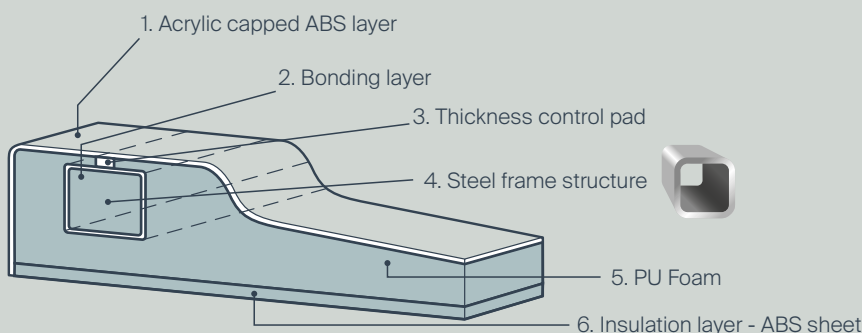

Reinforced trays

All our trays are manufactured from Acrylic sheet and incorporate our patented steel reinforcing frame. This is formed to be the exact shape of each tray and ensures rigidity for a lifetime of use. The trays are flat on the under-surface; this makes installation and levelling very easy.