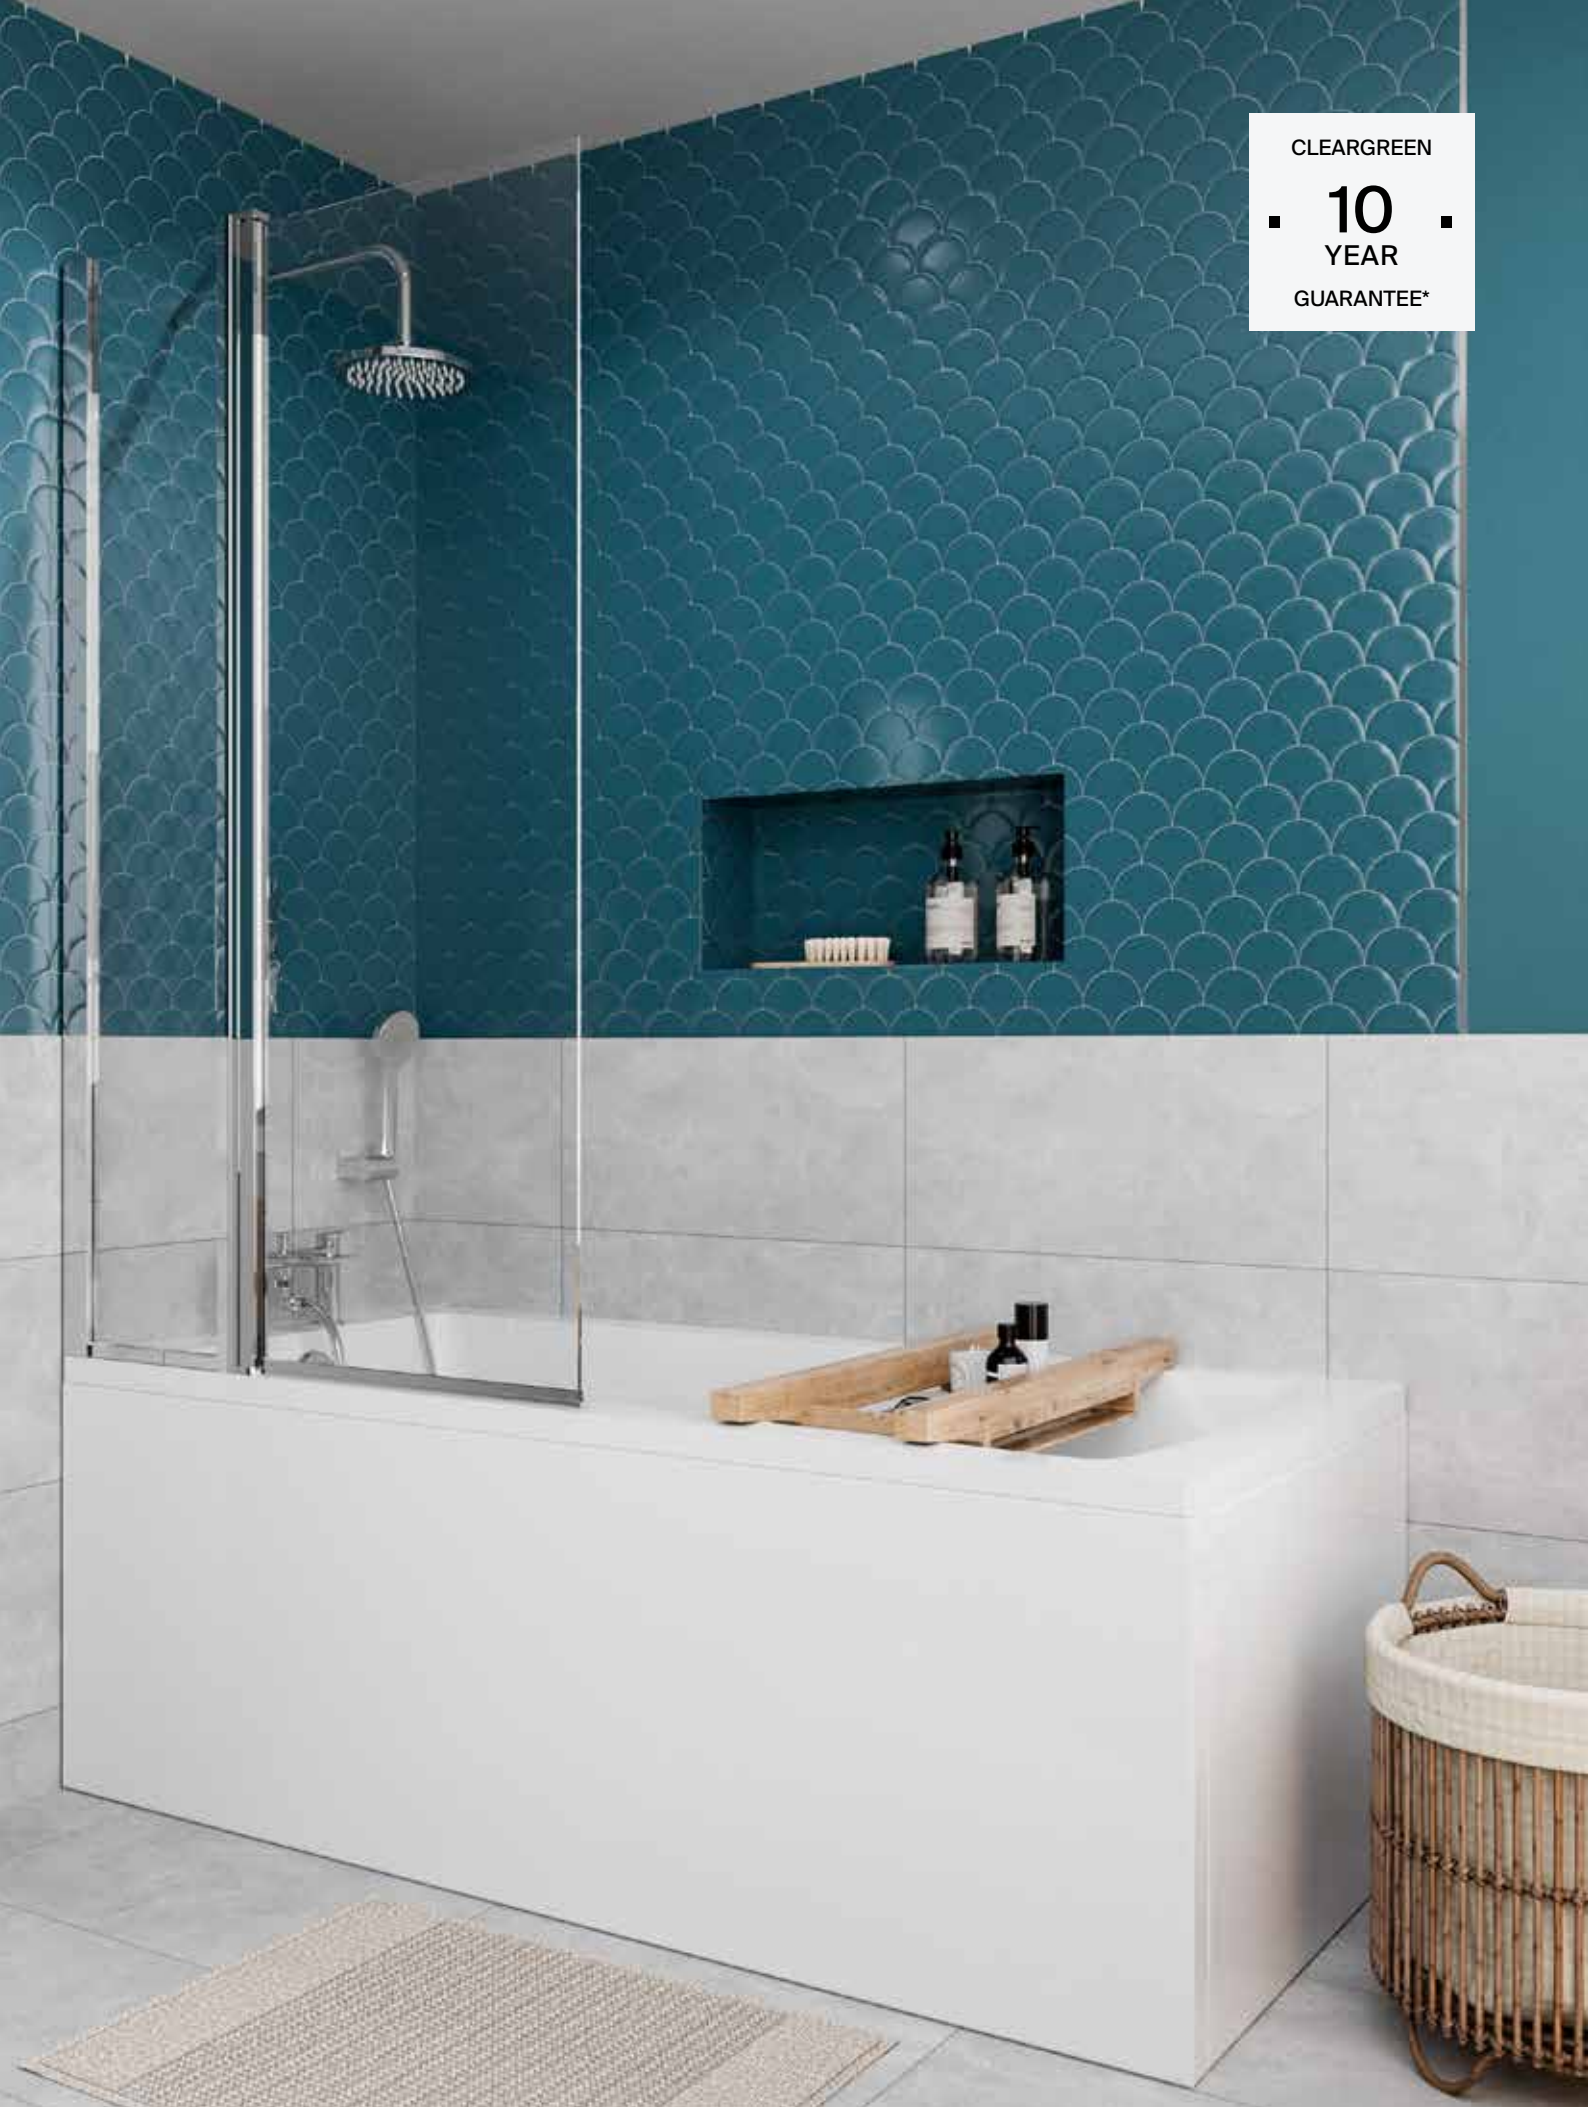

CLEARGREEN

■ 10 ■
YEAR

GUARANTEE*